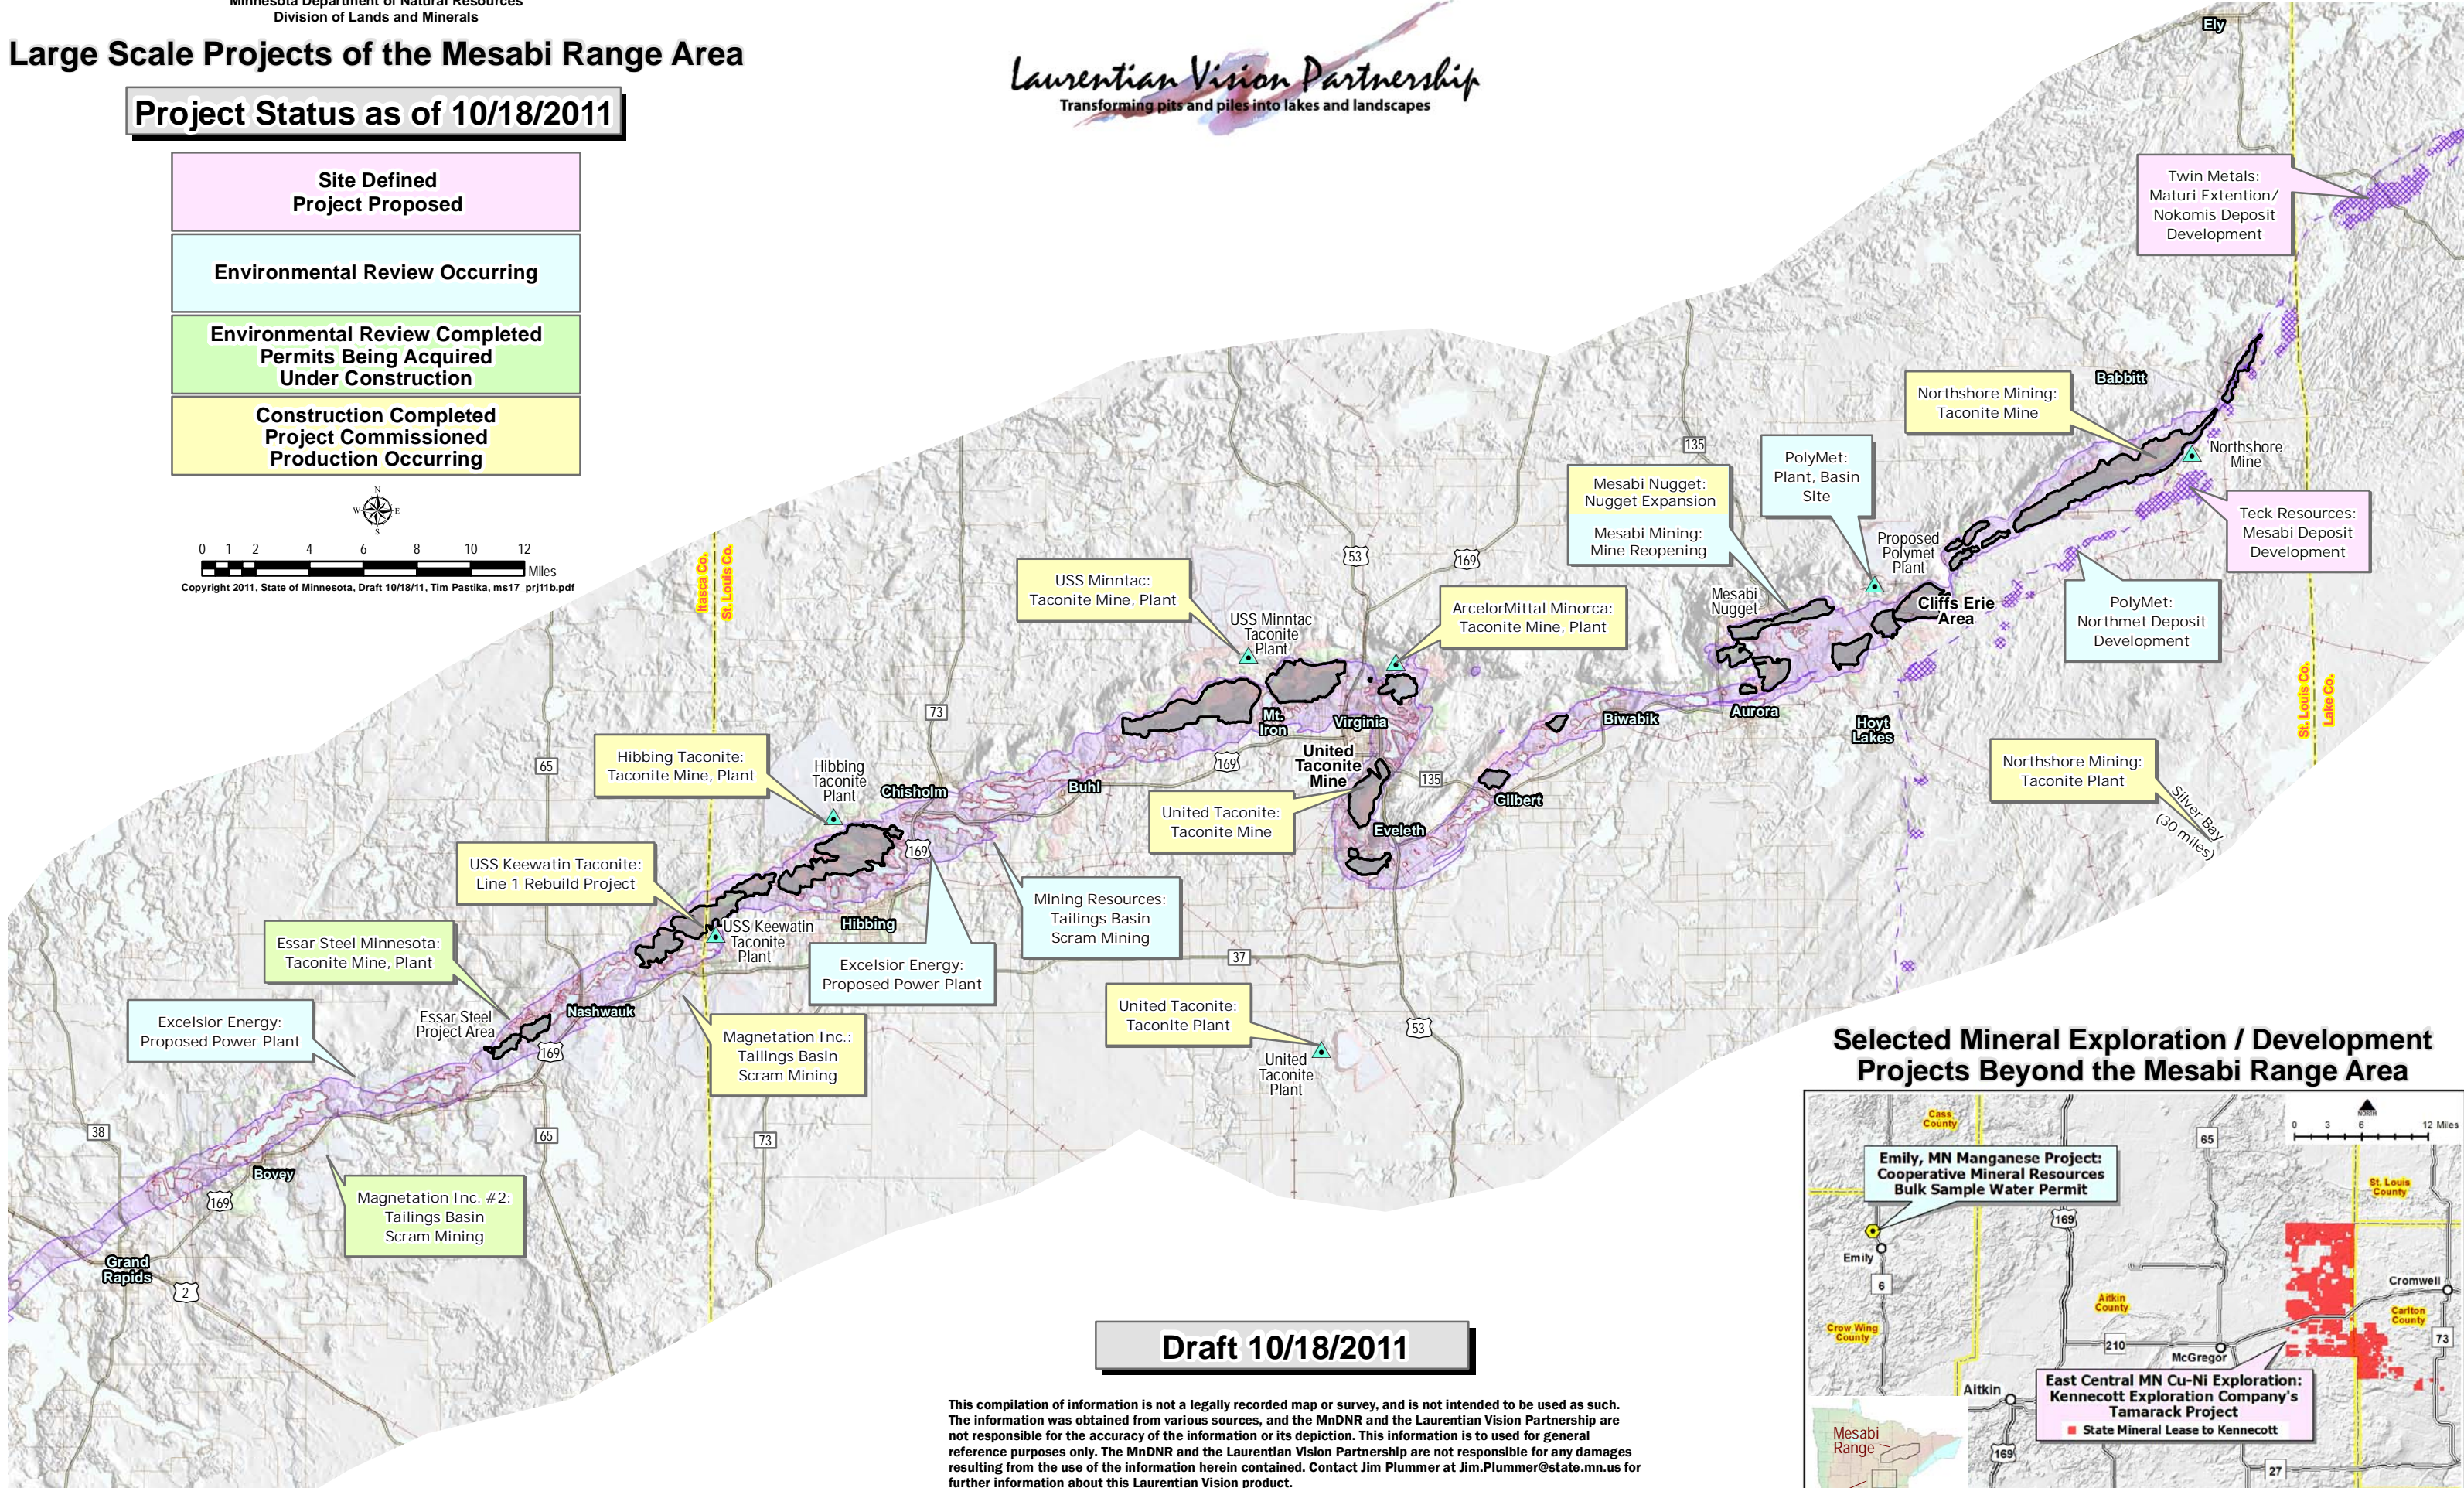

# Large Scale Projects of the Mesabi Range Area

## Project Status as of 10/18/2011

|  |
|--|
| Site Defined<br>Project Proposed   |
| Environmental Review Occurring   |
| Environmental Review Completed<br>Permits Being Acquired<br>Under Construction |
| Construction Completed<br>Project Commissioned<br>Production Occurring         |

*Laurentian Vision Partnership*  
Transforming pits and piles into lakes and landscapes